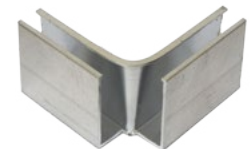

UNBREAKABLE Landscape Edging

Made from Ultra Molecular HDPE 

- Made locally in BC from recycled Ultra Molecular HDPE
- Precision Edge is the strongest landscape edging available
- Stronger than aluminum landscape edging
- Mimics black aluminum edging with its solid colour
- Will not break or fracture under any circumstances due to its solid & consistent core construction.
- Ideal for straight lines, curves and corners
- No chemical additives. 100% recycled material only
- Great finishing edge for all landscape applications
- Non-stick surface is ideal for easy off concrete forms
- Will not rot or break down over time like wood products
- Edging available in brown or black

1 x 4

Actual Size

Width: 7/16"

Height: 3 3/8"

Length: 20'

1 x 6

Actual Size

Width: 7/16"

Height: 5 1/2"

Length: 20'

Perfect 90° Corners

Smooth Flowing Curves

12" Spikes

90° Connector Clip

Straight Connector Clip