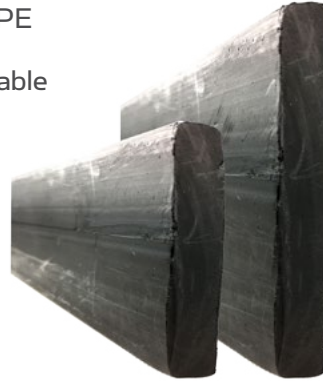

UNBREAKABLE Landscape Edging

Made from Ultra Molecular HDPE 

- Made locally in BC from recycled Ultra Molecular HDPE
- Precision Edge is the strongest landscape edging available
- Stronger than aluminum landscape edging
- Mimics black aluminum edging with its solid colour
- Will not break or fracture under any circumstances due to its solid & consistent core construction.
- Ideal for straight lines, curves and corners
- No chemical additives. 100% recycled material only
- Great finishing edge for all landscape applications
- Non-stick surface is ideal for easy off concrete forms
- Will not rot or break down over time like wood products
- Edging available in brown or black

1 x 4

Actual Size

Width: 7/16"

Height: 3 3/8"

Length: 20'

1 x 6

Actual Size

Width: 7/16"

Height: 5 1/2"

Length: 20'

Perfect 90° Corners

Smooth Flowing Curves

12" Spikes

90° Connector Clip

Straight Connector Clip