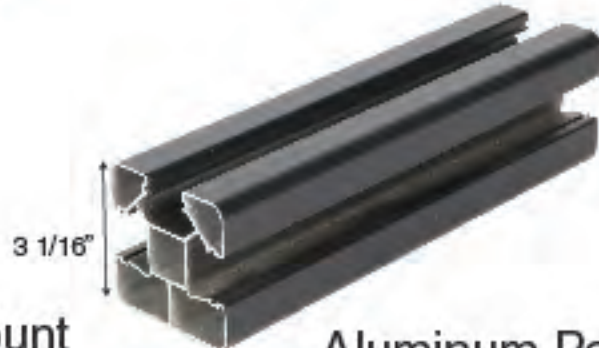

ACCESSORIES

Aluminum Base Mount

Aluminum Post
4', 6', 8', 9', 10', 12'