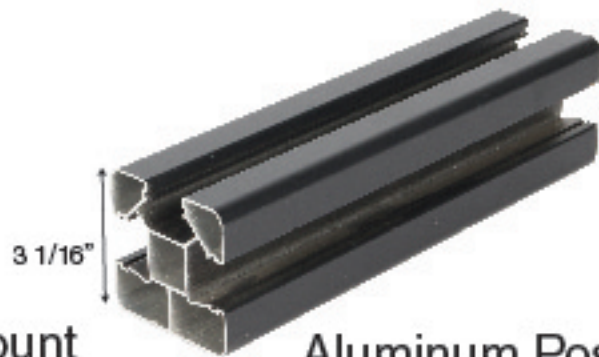

PRODUCT SPECS

- Panel sizes are 70 7/8" wide center post to center post
- High Fences 8 privacy boards 3 trellis 69" tall
- Medium Fences 5 privacy boards 3 trellis 49" tall
- Low Fences 4 privacy boards 3 trellis 42.5" tall
- Trellis spacer is pre-set to 1" gap

BOARD TYPE

- Classic or Pro-tech

UV Performance Durability

UV resistant, weather resistant and structurally stable in any climate.

BOARD SIZE

Privacy Board
0.94" Wide x 6.75" Tall
69.25" or 96" Long

Trellis Board
0.94" Wide x 3.5" Tall
69.25" or 96" Long

Eco Friendly

Our products are made from recycled materials and contain no harmful elements or heavy metals.

ACCESSORIES

Aluminum Base Mount

Aluminum Post
4', 6' 8', 9', 10', 12'

Aluminum L Brackets
& Stainless Steel Screws

State of the Art Designs

Cleanline offers some of today's most advanced fence designs for an elegant look that won't go out of style.

Aluminum Caps

Trellis Spacer 1"

Upper & Lower
Aluminum Rails
67 1/16"

Aluminum Side Cover
51" & 78"