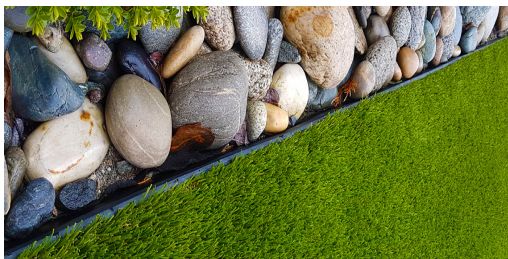

UNBREAKABLE Landscape Edging

Made from recycled high density polyethylene

Precision Edge is made from 100% recycled materials, creating quality edging solutions for all of your landscape and concrete forming needs. Our products are made from post-consumer plastics that otherwise would end up in landfills.

Our edging is perfect for a wide variety of landscape and concrete forming applications. Precision Edge is the strongest, most environmentally friendly landscape edging available today. With its sleek finish and easy installation, Precision Edge is the #1 choice for commercial grade edging..

Applications

- Garden Edging - Create definition between lawn and garden.
- Pathways - Keep your rock or gravel confined to a neat path.
- Concrete Forms - Non-stick surface, reusable for straight lines and flowing curves.